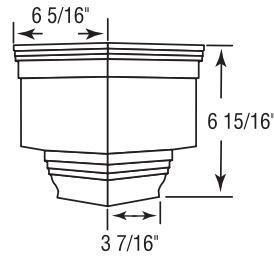

Shipped: Elkland, PA

Features: Installs easily and ensures a perfect custom fit.

Square Tooth Dentil Trim (In 4' lengths)
00 09 0010 ***

Scalloped Tooth Dentil Trim (In 4' lengths)
00 09 0011 ***

Corner Blocks

Corner and all necessary hardware.
Outside corner and inside corner sold separately.

Outside Corner
00 09 0013 ***

Inside Corner
00 09 0014 ***

End Cap Kit

One left and one right corner and all necessary hardware.