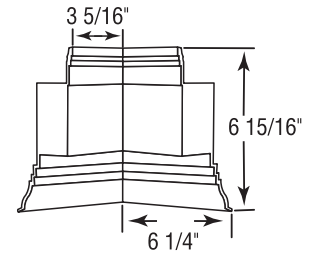

Shipped: Elkland, PA

Features: Installs easily and ensures a perfect custom fit.

Square Tooth Dentil Trim (In 4' lengths)
00 09 0010 ***

Scalloped Tooth Dentil Trim (In 4' lengths)
00 09 0011 ***

Corner Blocks

Corner and all necessary hardware.
Outside corner and inside corner sold separately.

Outside Corner
00 09 0013 ***

Inside Corner
00 09 0014 ***

End Cap Kit

One left and one right corner and all necessary hardware.