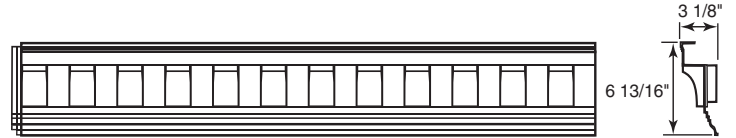

Dentil Trim

33 Colors: 001, 002, 004, 008, 009, 010, 011, 013, 016, 018, 019, 020, 021, 023, 027, 028, 034, 036, 042, 045, 048, 049, 069, 078, 082, 089, 095, 097, 117, 122, 123, 166, 167 and Paintable (030)

Shipped: Elkland, PA

Features: Installs easily and ensures a perfect custom fit.

Square Tooth Dentil Trim (In 4' lengths)
00 09 0010 ***

Scalloped Tooth Dentil Trim (In 4' lengths)
00 09 0011 ***

Corner Blocks

Corner and all necessary hardware.
Outside corner and inside corner sold separately.

Outside Corner
00 09 0013 ***

Inside Corner
00 09 0014 ***

End Cap Kit

One left and one right corner and all necessary hardware.