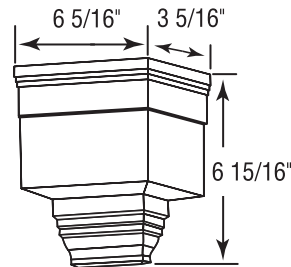

Shipped: Elkland, PA

Features: Installs easily and ensures a perfect custom fit.

Square Tooth Dentil Trim (In 4' lengths)
00 09 0010 ***

Scalloped Tooth Dentil Trim (In 4' lengths)
00 09 0011 ***

Corner Blocks

Corner and all necessary hardware.
Outside corner and inside corner sold separately.

Outside Corner
00 09 0013 ***

Inside Corner
00 09 0014 ***

End Cap Kit

One left and one right corner and all necessary hardware.