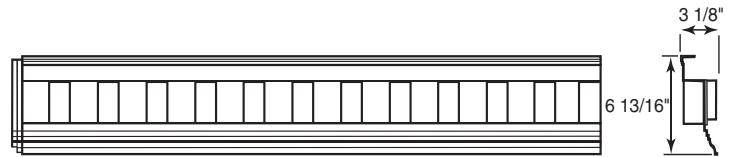

Shipped: Elkland, PA

Features: Installs easily and ensures a perfect custom fit.

Square Tooth Dentil Trim (In 4' lengths)
00 09 0010 ***

Scalloped Tooth Dentil Trim (In 4' lengths)
00 09 0011 ***

Corner Blocks

Corner and all necessary hardware.
Outside corner and inside corner sold separately.

Outside Corner
00 09 0013 ***

Inside Corner
00 09 0014 ***

End Cap Kit

One left and one right corner and all necessary hardware.