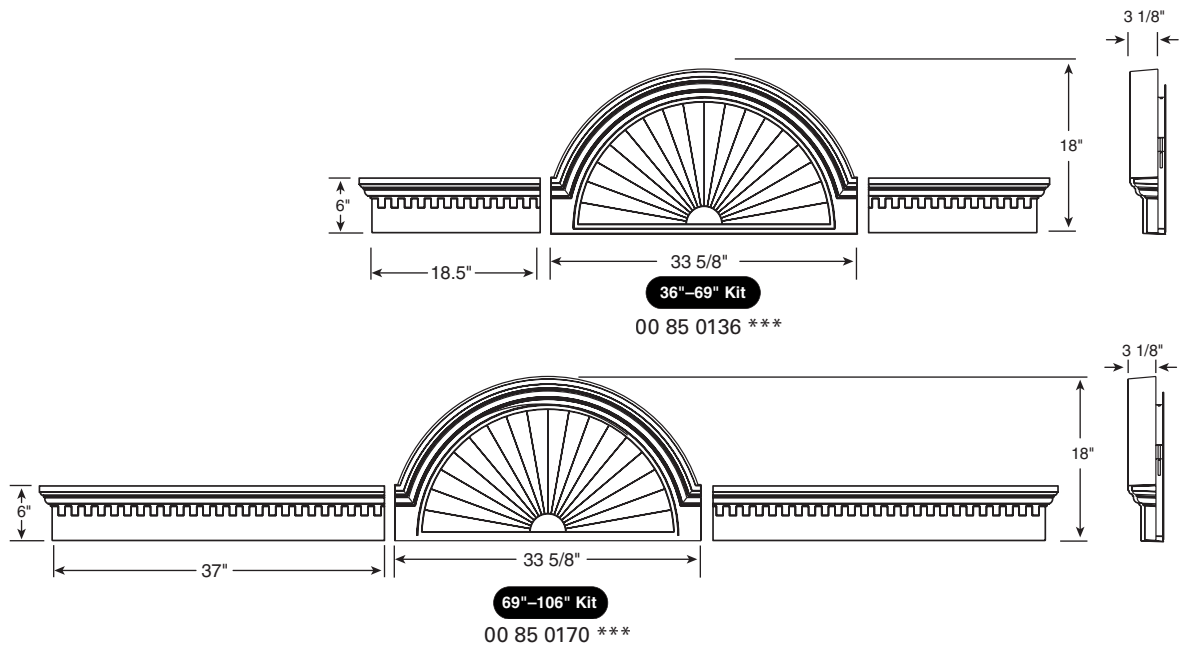

Sunburst Kit

22 Colors: 001, 002, 004, 008, 009, 010, 016, 018, 020, 021, 023, 027, 028, 034, 036, 048, 078, 117, 122, 123, 166, 167, and paintable (030)

Shipped: Elkland, PA

Packaged: One kit/box.

Sizes: 36" –69" or 69" –106"

Features: Uses 33 5/8" Sunburst and 6" Header.
Compatible with all siding products. Can be trimmed to custom fit window widths.

Installation: Surface Mount.

Flat Panel Profile

Classic Dentil Profile

U.S. & Foreign Patents Pending.