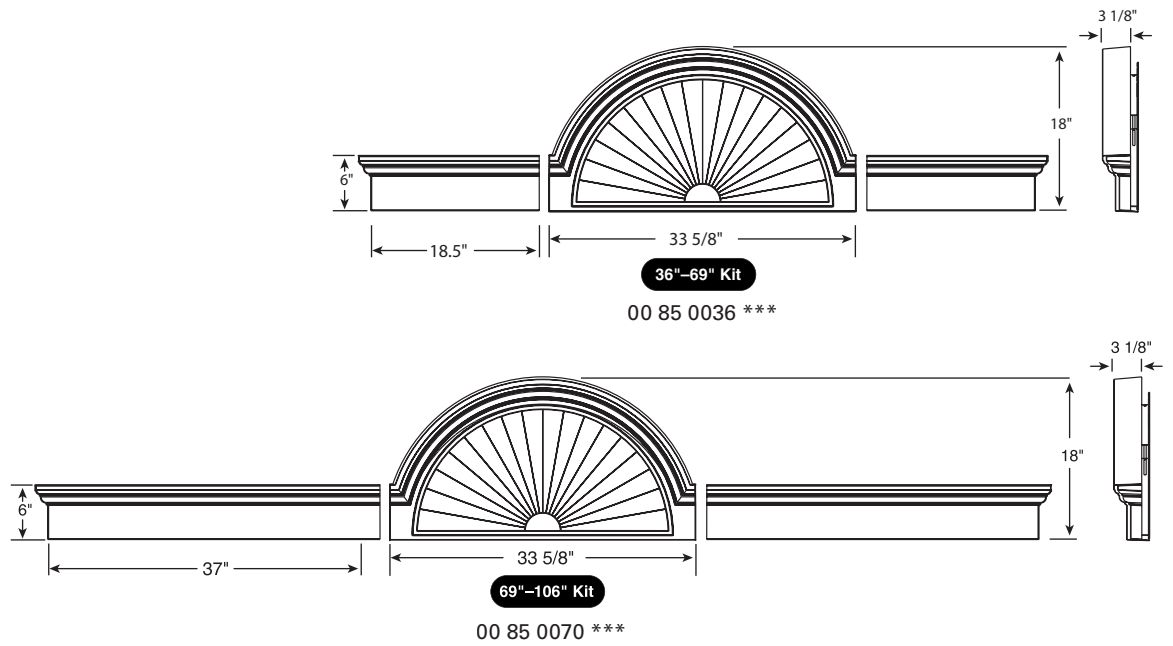

Sunburst Kit

22 Colors: 001, 002, 004, 008, 009, 010, 016, 018, 020, 021, 023, 027, 028, 034, 036, 048, 078, 117, 122, 123, 166, 167, and paintable (030)

Shipped: Elkland, PA

Packaged: One kit/box.

Sizes: 36" –69" or 69" –106"

Features: Uses 33 5/8" Sunburst and 6" Header.
Compatible with all siding products. Can be trimmed to custom fit window widths.

Installation: Surface Mount.

Flat Panel Profile

Classic Dentil Profile

U.S. & Foreign Patents Pending.